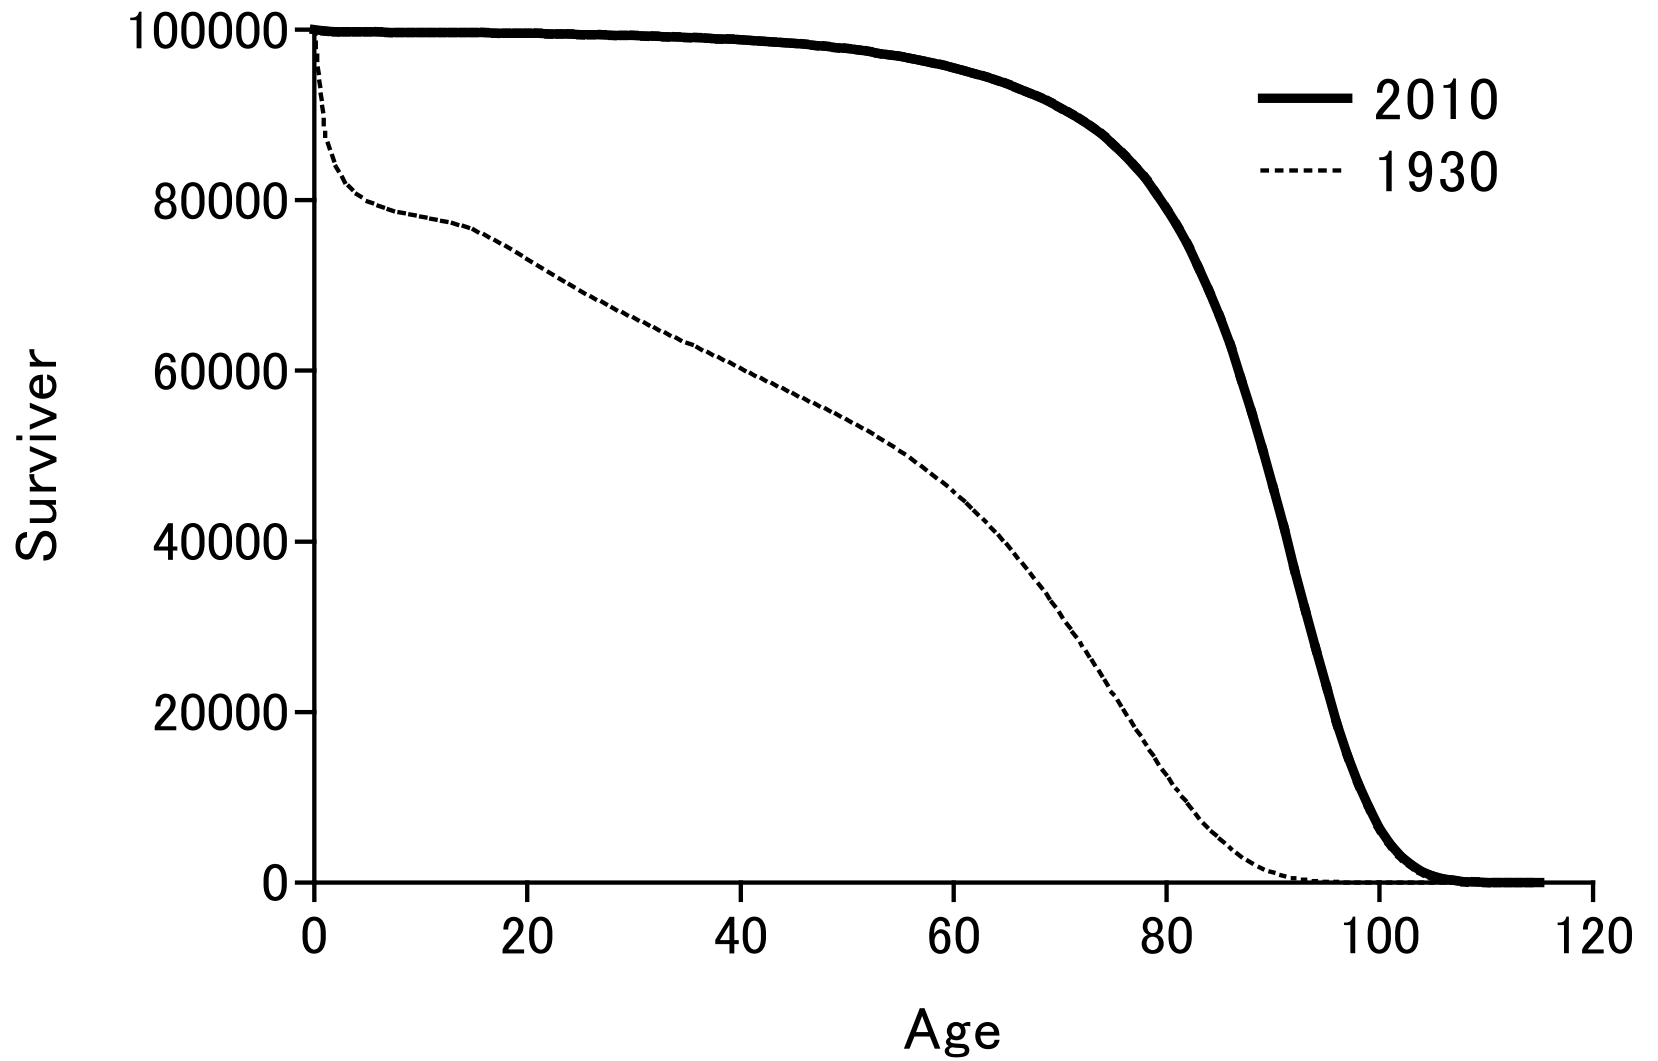

Life table (生命表) for women

Age-specific fertility rate (年齡別出生率)

Total fertility rate (合計出生率) and the replacement level (人口置換水準)