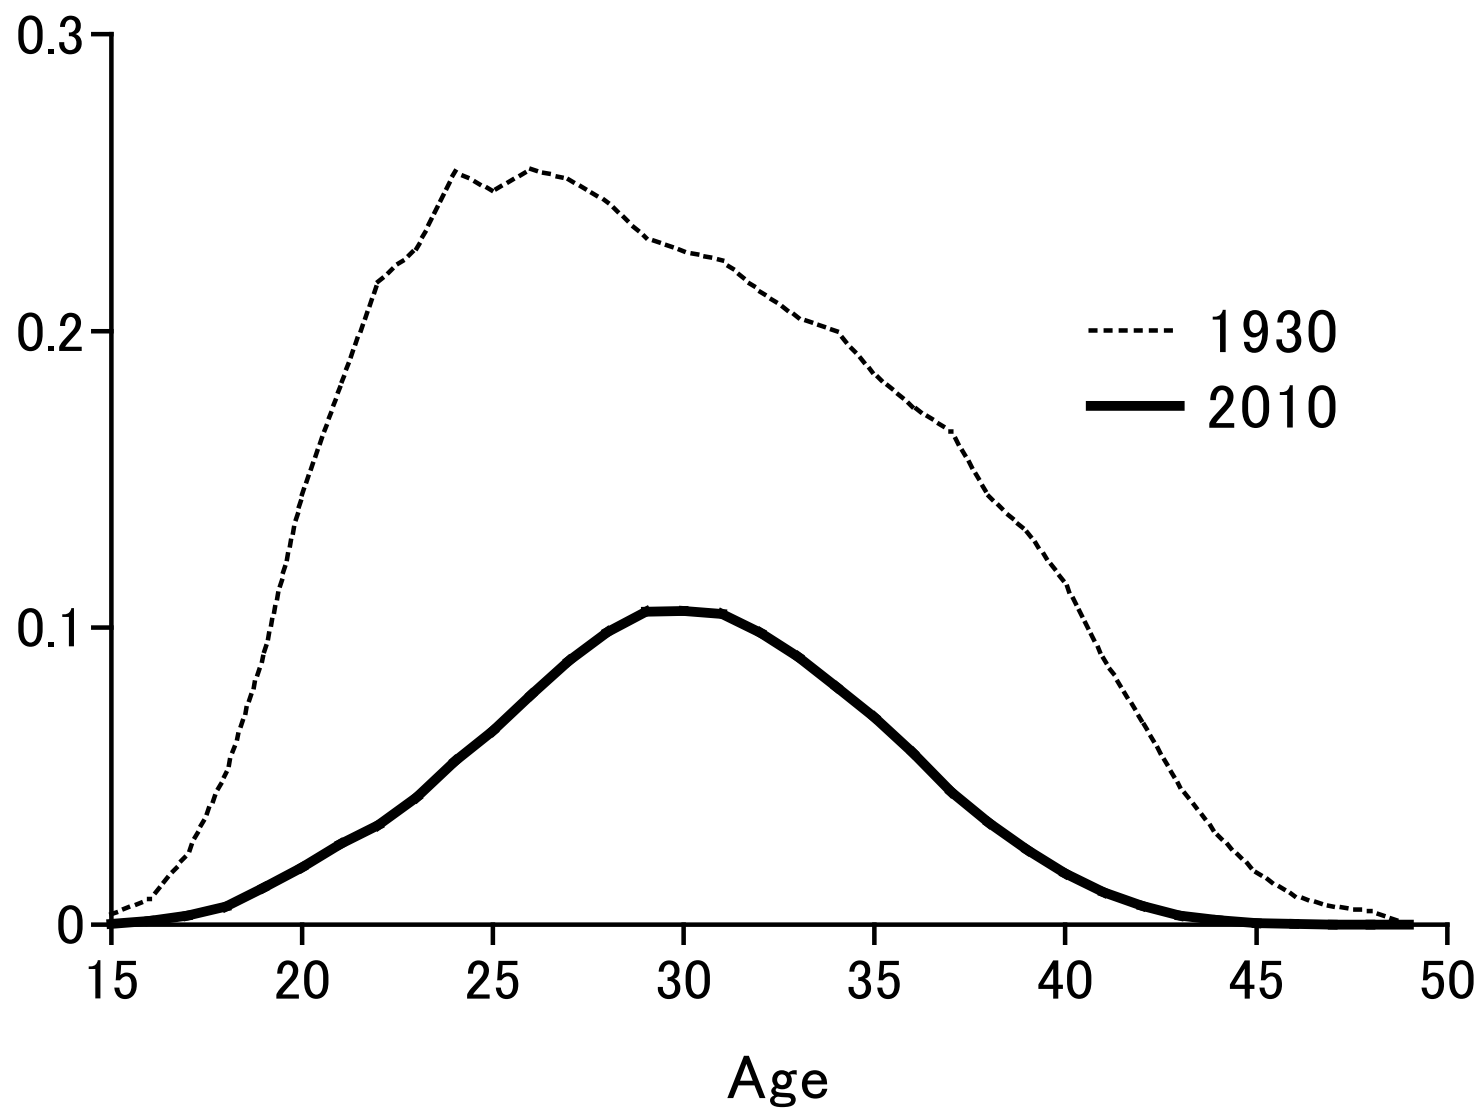

Life table (生命表) for women

Age-specific fertility rate (年齡別出生率)

Total fertility rate (合計出生率) and the replacement level (人口置換水準)