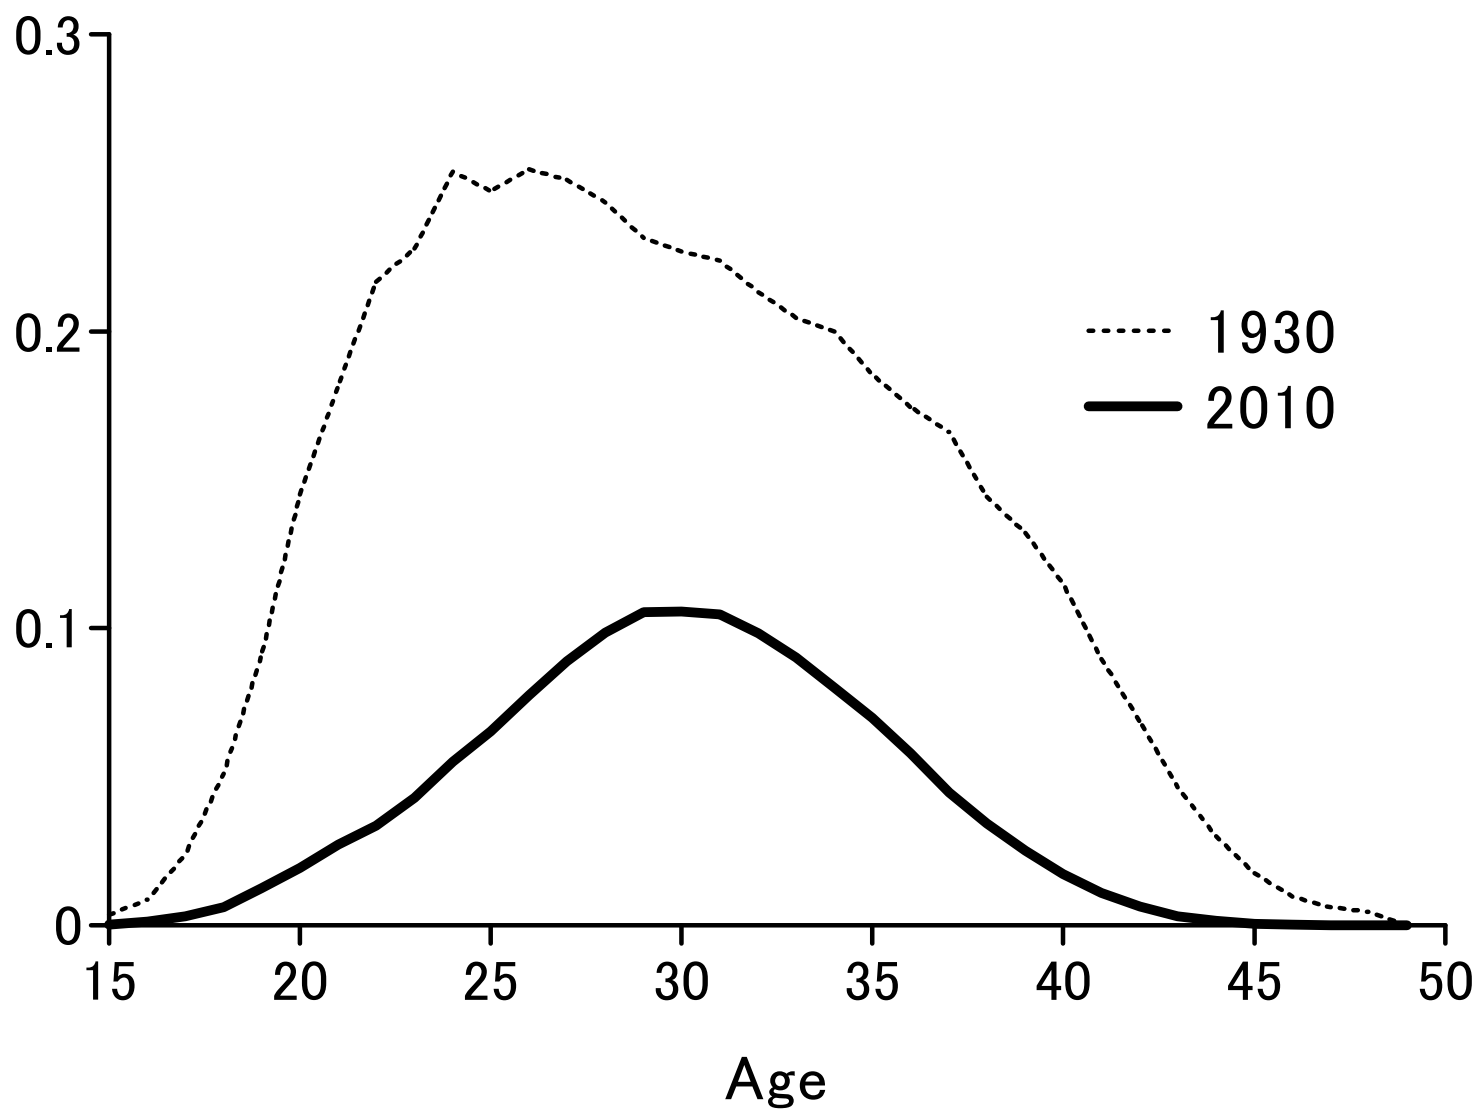

# Life table (生命表) for women

# Age-specific fertility rate (年齡別出生率)

# Total fertility rate (合計出生率) and the replacement level (人口置換水準)