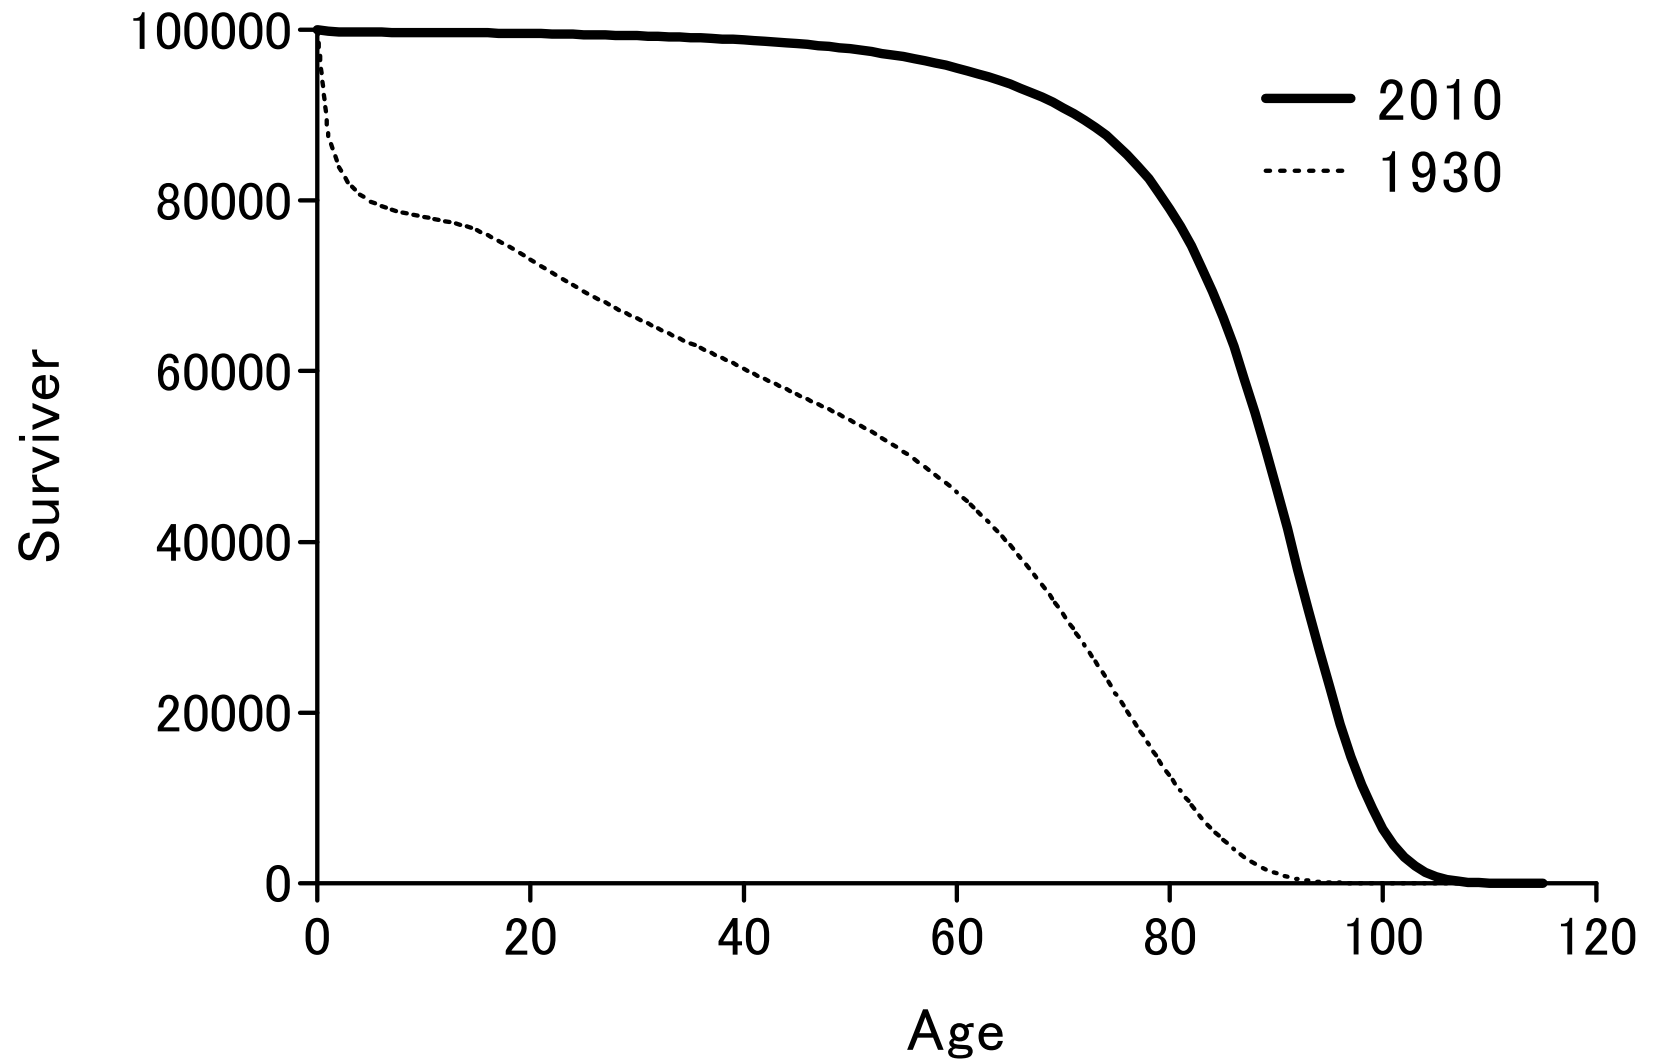

Life table (生命表) for women

Age-specific fertility rate (年齡別出生率)

Total fertility rate (合計出生率) and the replacement level (人口置換水準)