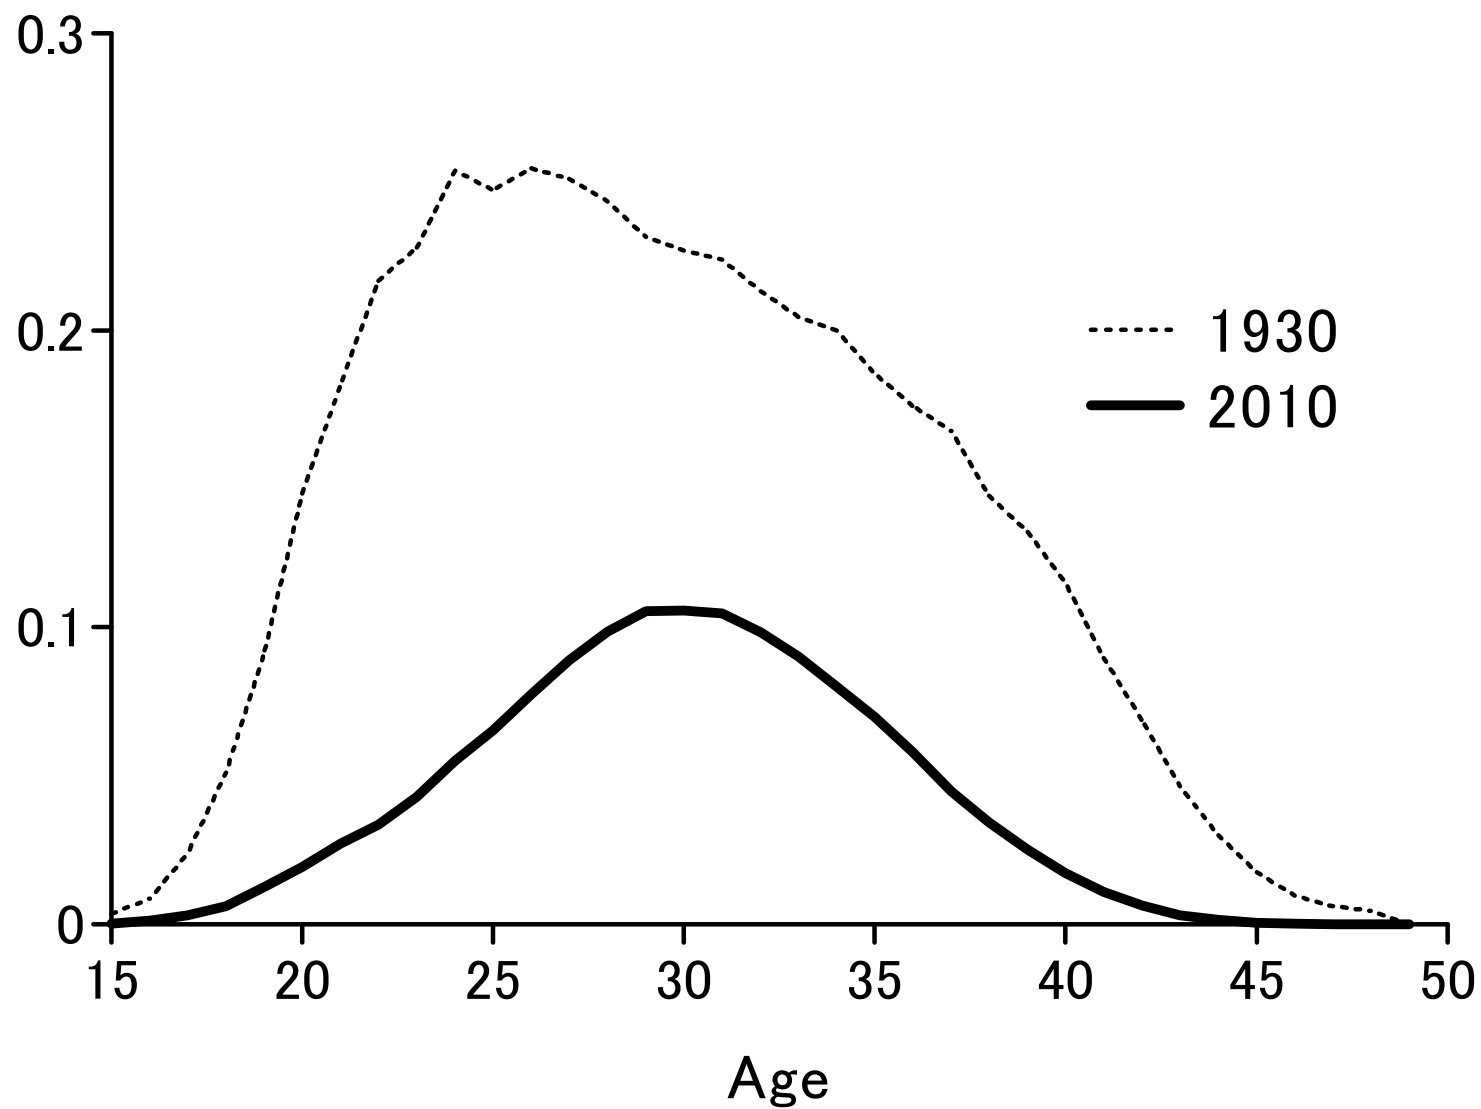

Life table (生命表) for women

Age-specific fertility rate (年齡別出生率)

Total fertility rate (合計出生率) and the replacement level (人口置換水準)